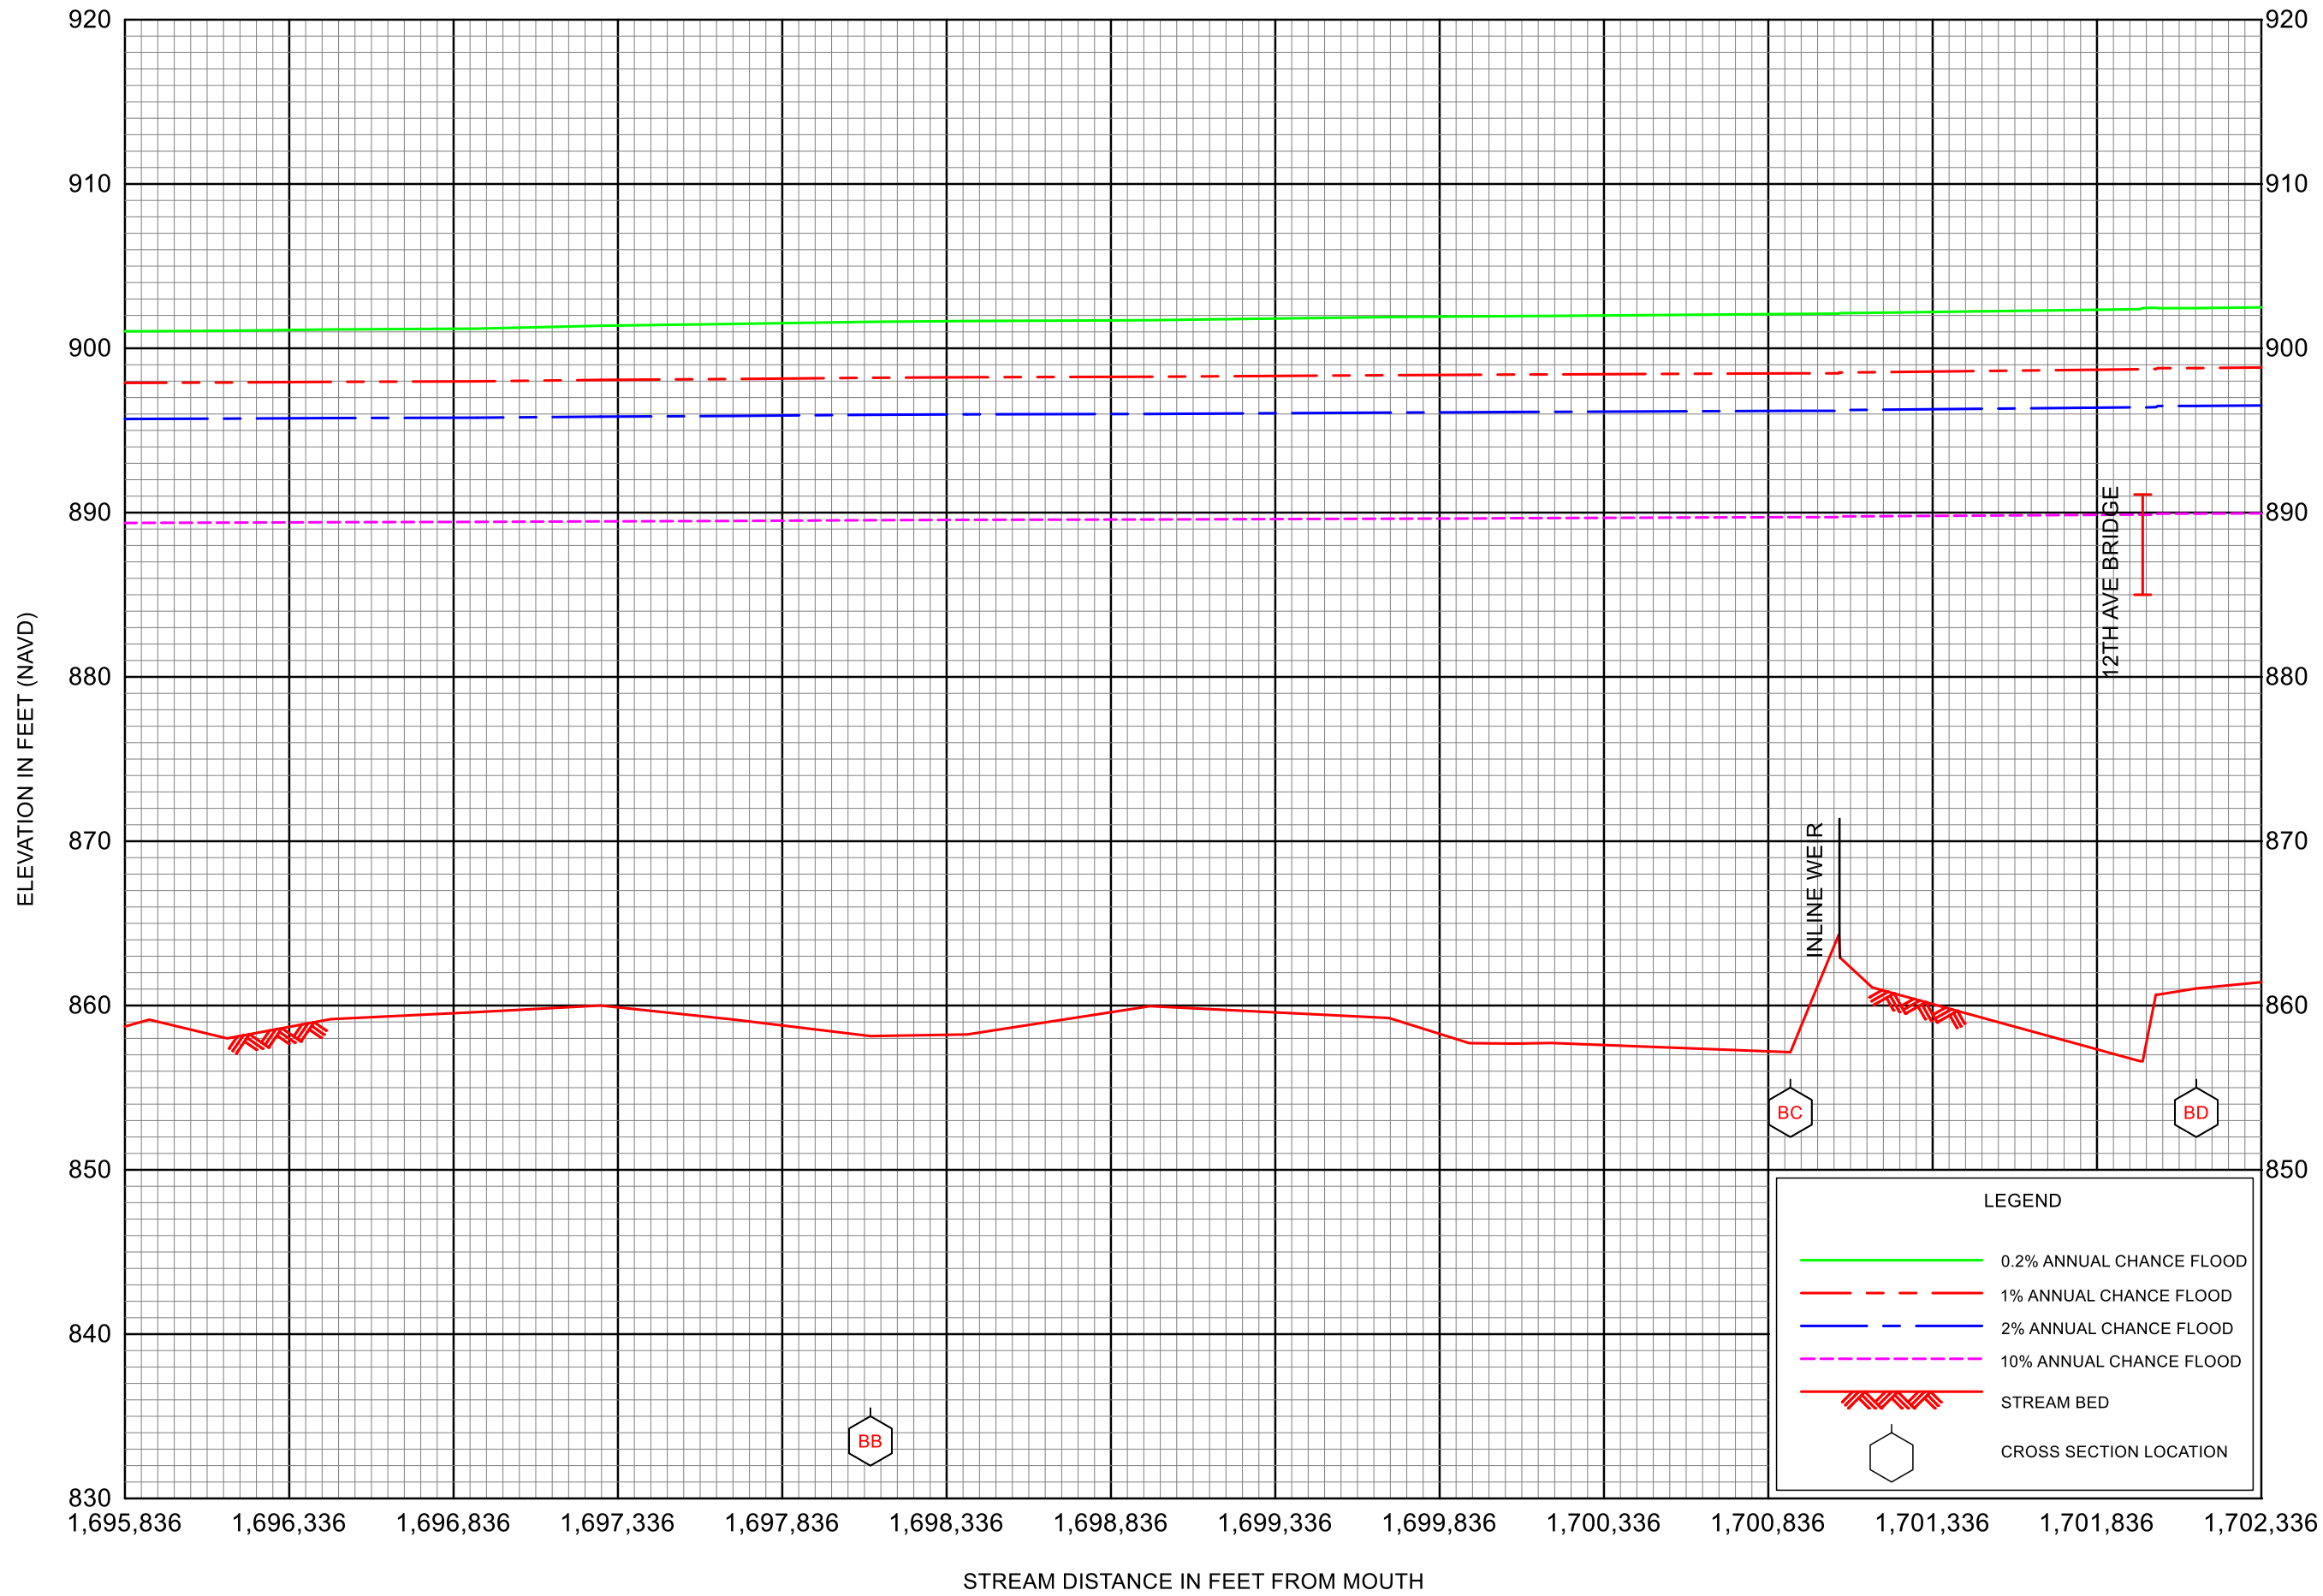

FEDERAL EMERGENCY MANAGEMENT AGENCY
CASS COUNTY, ND
 FARGO

FLOOD PROFILES
 RED RIVER OF THE NORTH

FLOOD PROFILES
RED RIVER OF THE NORTH

FEDERAL EMERGENCY MANAGEMENT AGENCY
CASS COUNTY, ND
FARGO