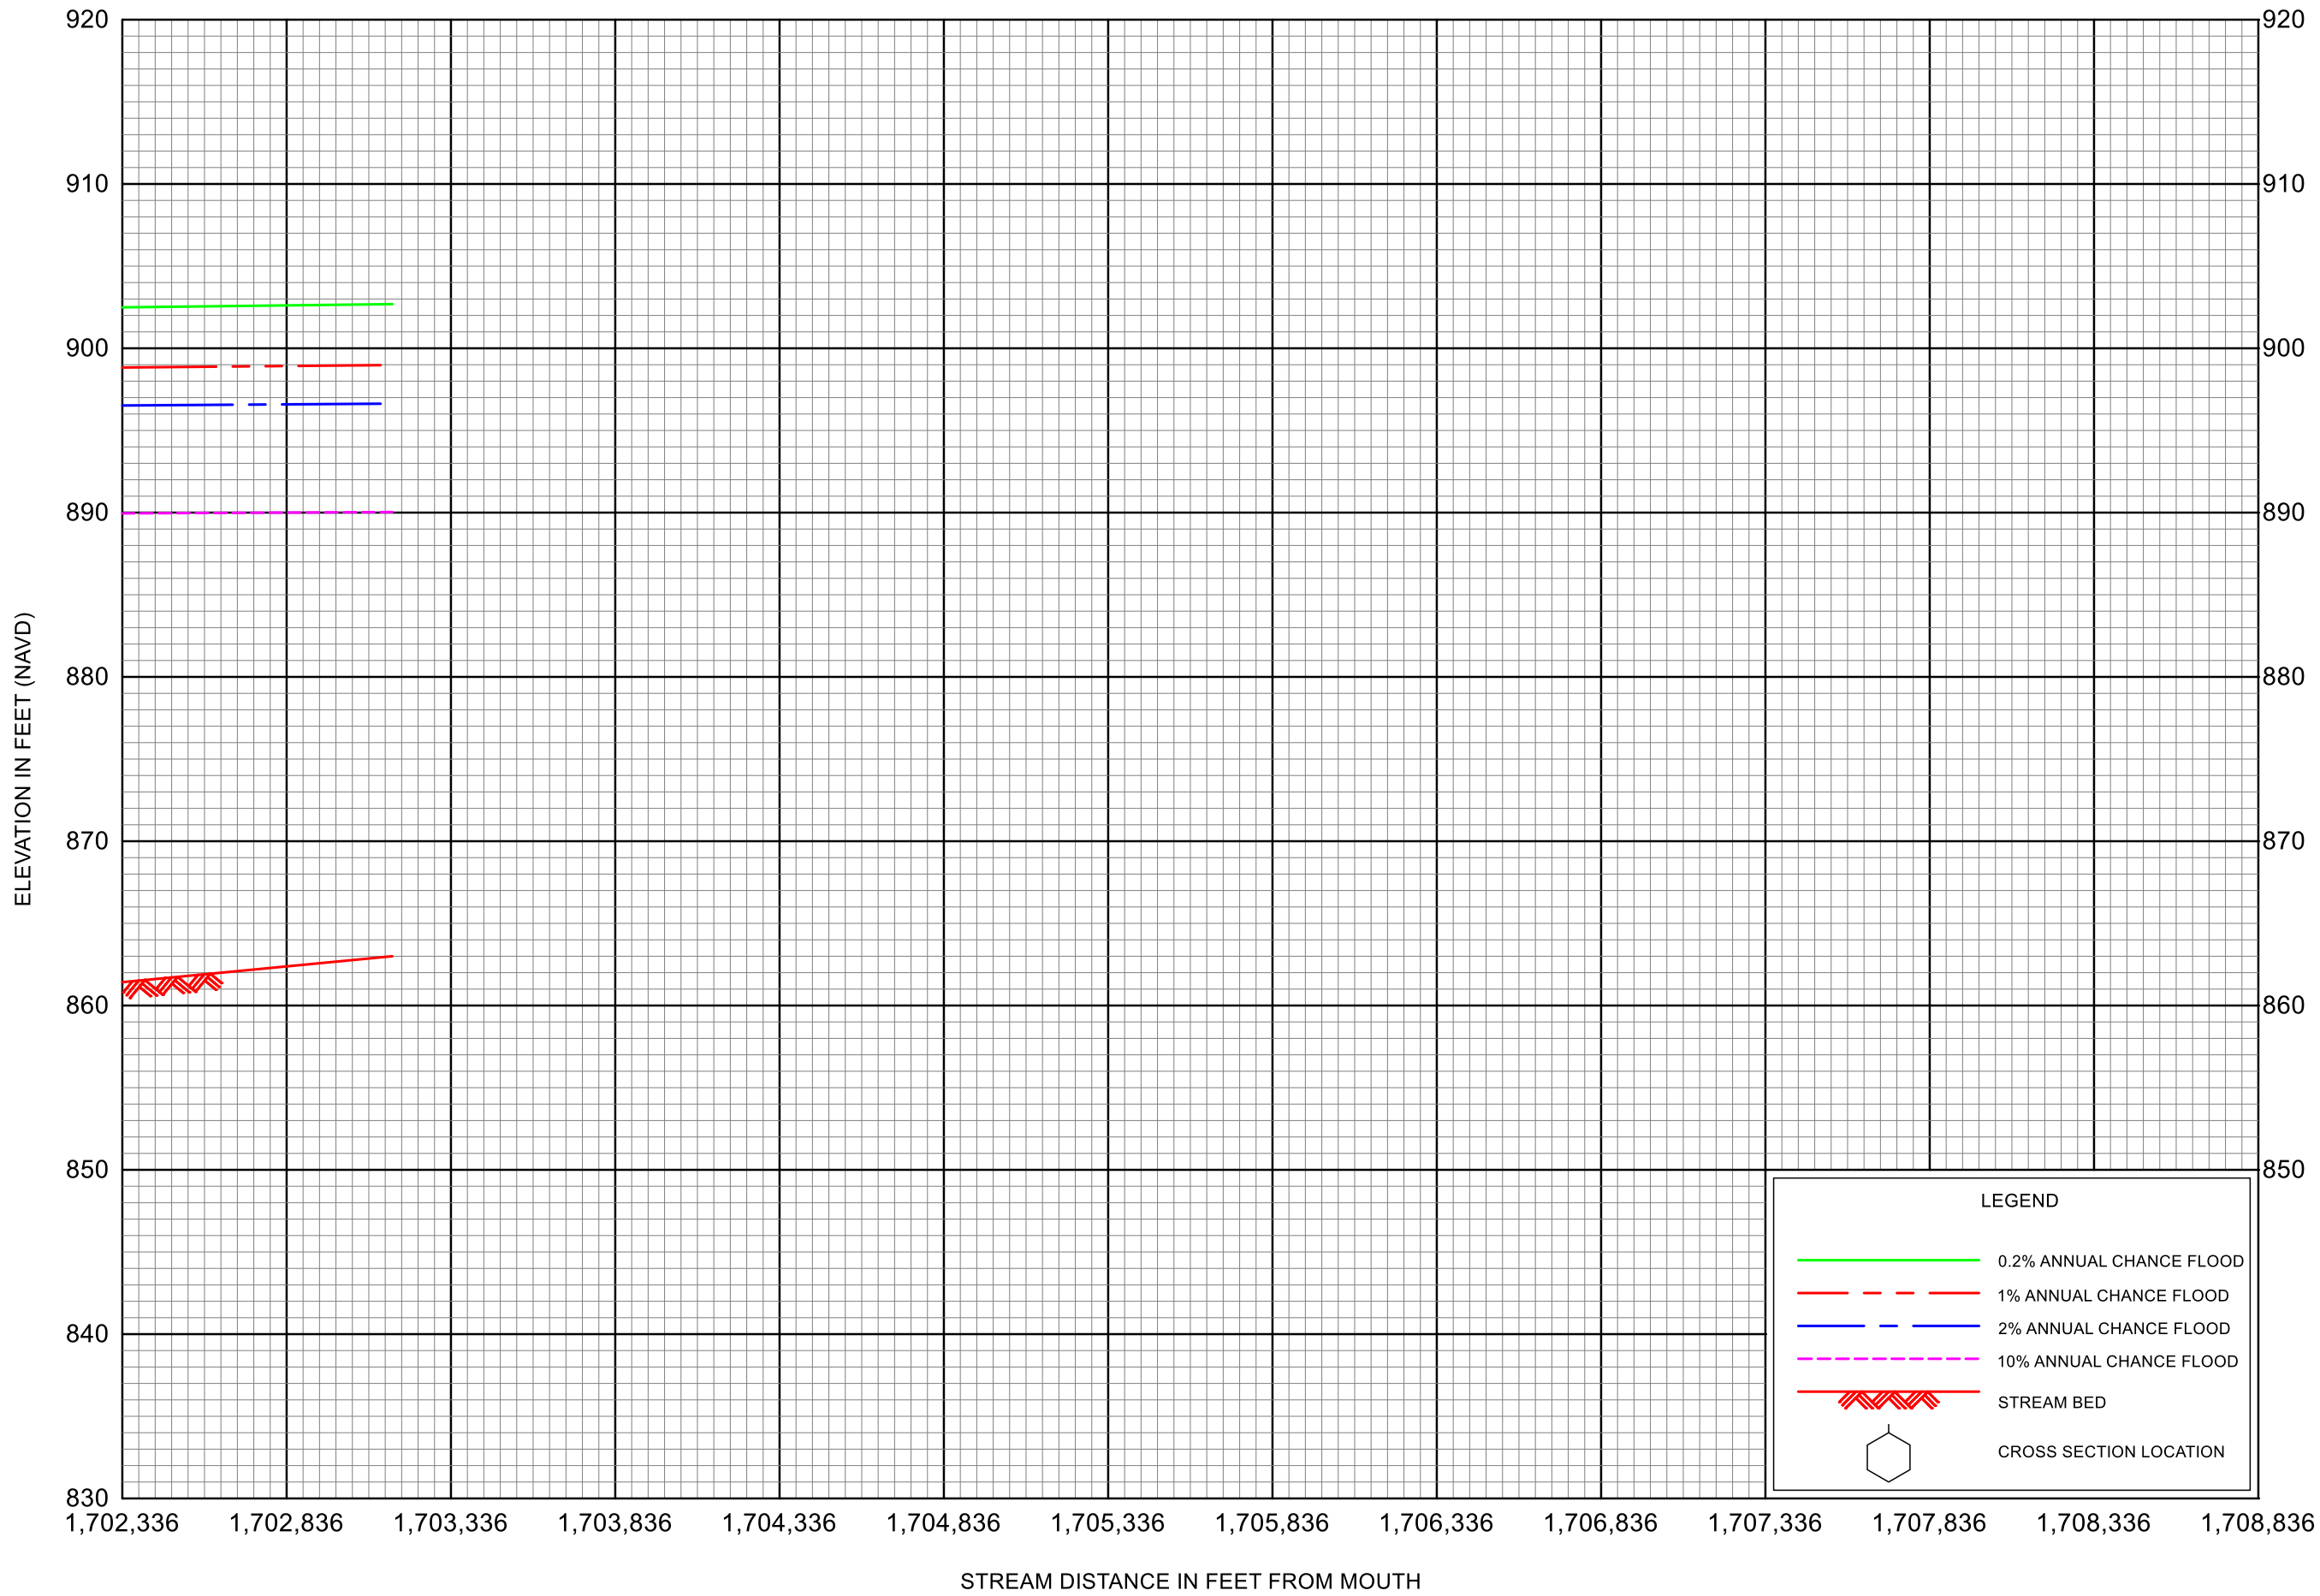

FEDERAL EMERGENCY MANAGEMENT AGENCY
CASS COUNTY, ND
 FARGO

FLOOD PROFILES
 RED RIVER OF THE NORTH

FLOOD PROFILES
RED RIVER OF THE NORTH

FEDERAL EMERGENCY MANAGEMENT AGENCY
CASS COUNTY, ND
FARGO